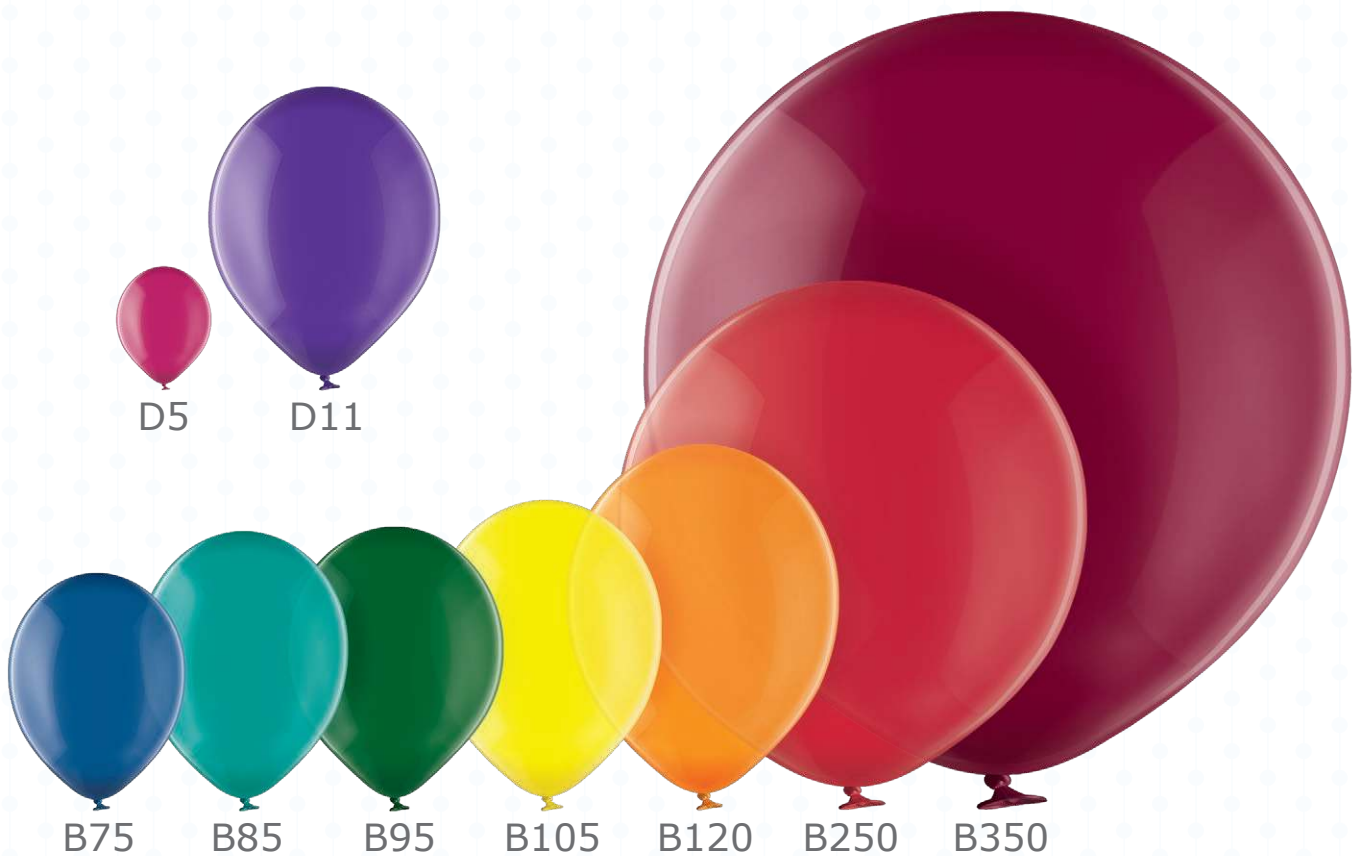

SPECTRUM OF COLOURS

SPECTRUM OF COLOURS

090
Black
Metallic

025
Black
Pastel

149
Cocoa Brown
Pastel

152
Almond
Metallic

600
Gold
Glossy

NEW
2021

017
Cornflower Blue
Pastel

605
Blue
Glossy

NEW
2021

012
Mid Blue
Pastel

065
Blue
Metallic

446
Light Green
Pastel

074
Light Green
Metallic

063
Green
Metallic

603
Green
Glossy

NEW
2021

005
Forest Green
Pastel

013
Turquoise
Pastel

035
Green
Crystal

011
Leaf Green
Pastel

BALLOON SPECIFICATIONS

Balloon Size	Diameter Inch	Diameter Centimetre	Volume Litre	Weight Gram
D5	5"	12 cm	1 L	1 g
D11	12"	30 cm	14 L	3,7 g
B75	9"	23 cm	7 L	2 g
B85	10,5"	27 cm	10 L	2,7 g
B95	11"	28 cm	12 L	3,2 g
B105	12"	30 cm	15 L	3,6 g
B120	14"	35 cm	24 L	5 g
B250	24"	60 cm	114 L	24 g
B350	36"	90 cm	380 L	45 g

Metallic balloons are slightly smaller due to their latex composition.

The specifications of Belbal balloons are measured in lab conditions and can differ as environmental conditions change. Balloon colours in this catalogue reflect true colours of inflated balloons as close as possible. Real balloon colours may differ to those on screen or printed material due to the difference in computer monitors and printers.